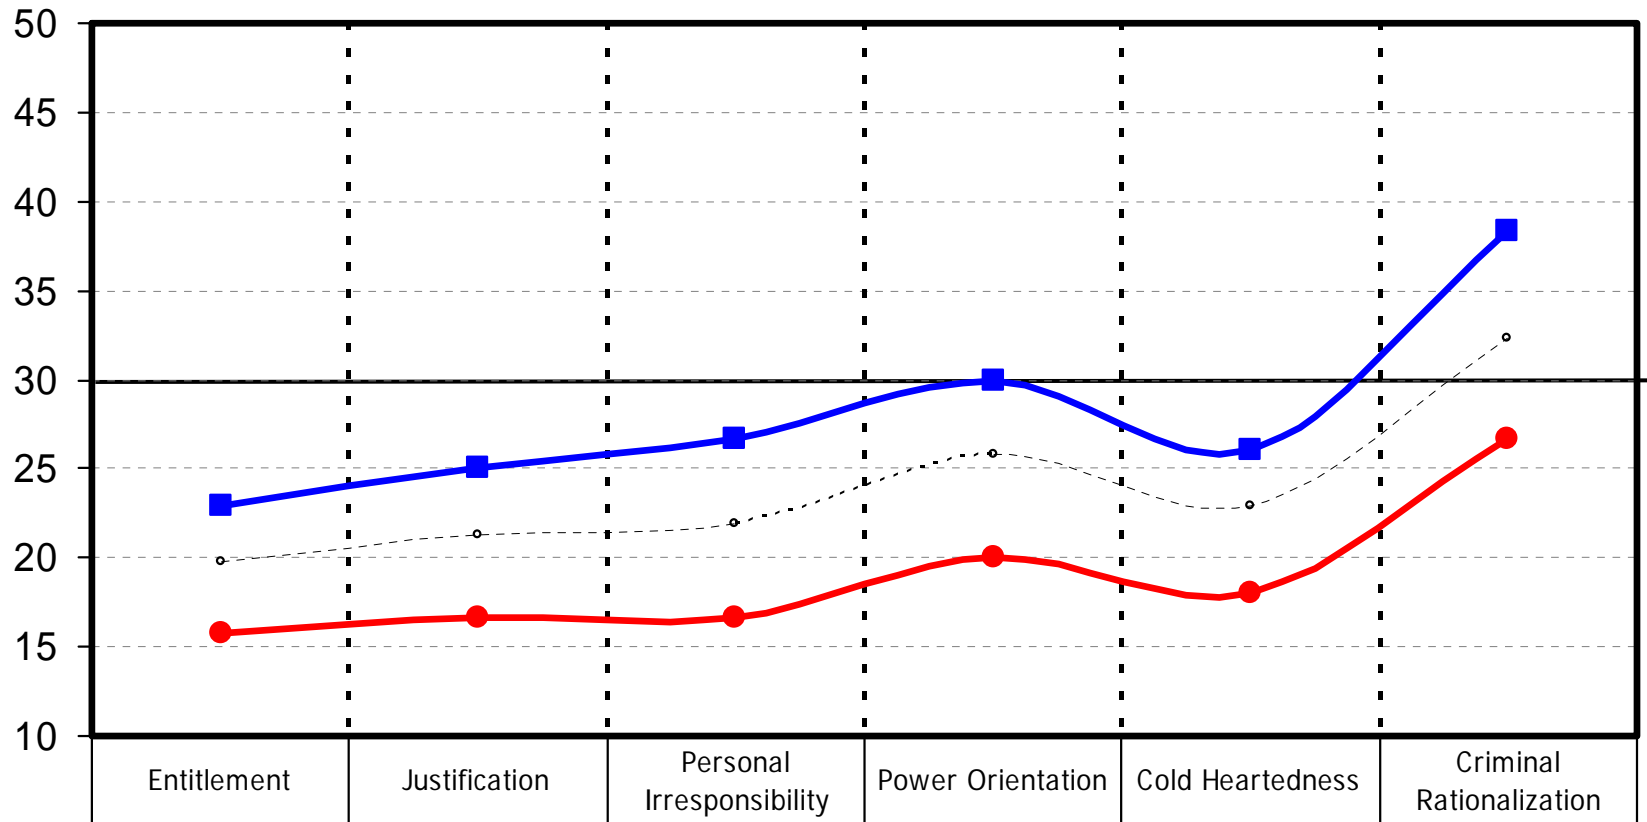

Means & Norms for Offender Functioning

25th-75th Percentile CTS Score Profiles (N=3,266)

■— 75th %tile	22.86	25	26.67	30	26	38.33
●— 25th %tile	15.71	16.67	16.67	20	18	26.67
---○--- Mean Scores	19.74	21.3	21.88	25.76	22.93	32.32

TCU Criminal Thinking Scales (CTS)